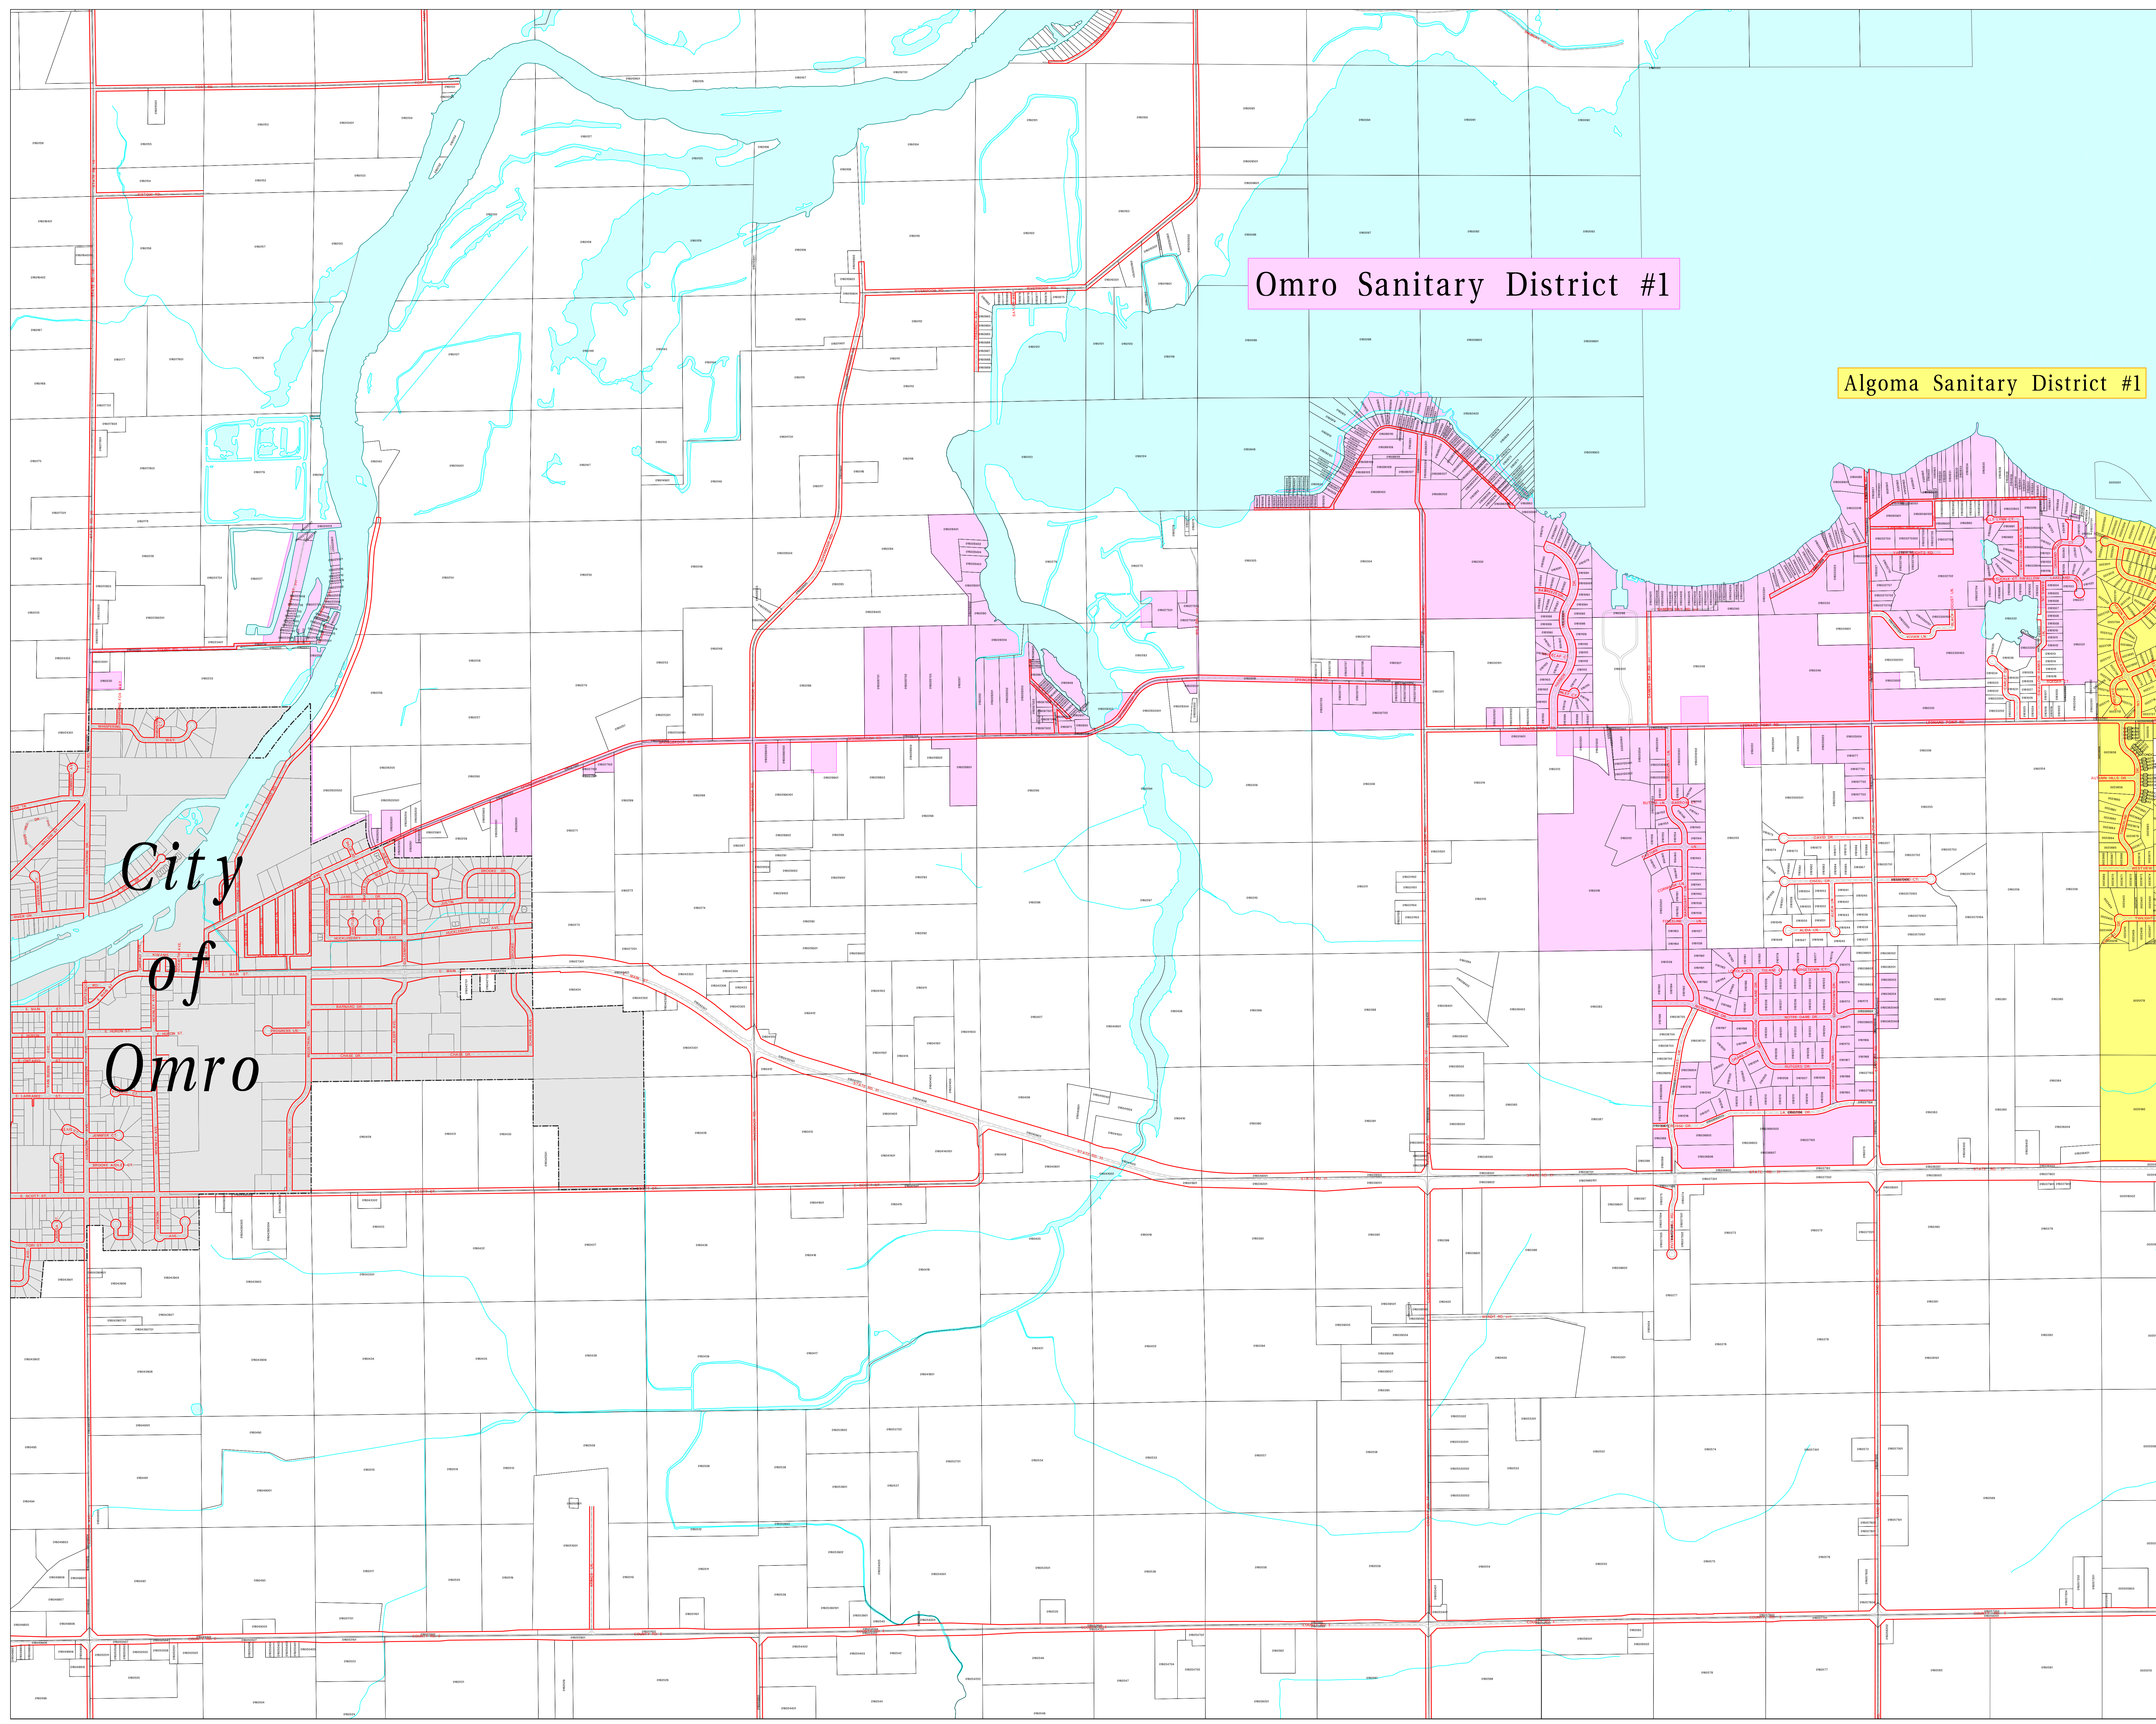

Town of Omro Sanitary District #1

Omro Sanitary District #1

Algoma Sanitary District #1

City
of
Omro

SCALE

FEET